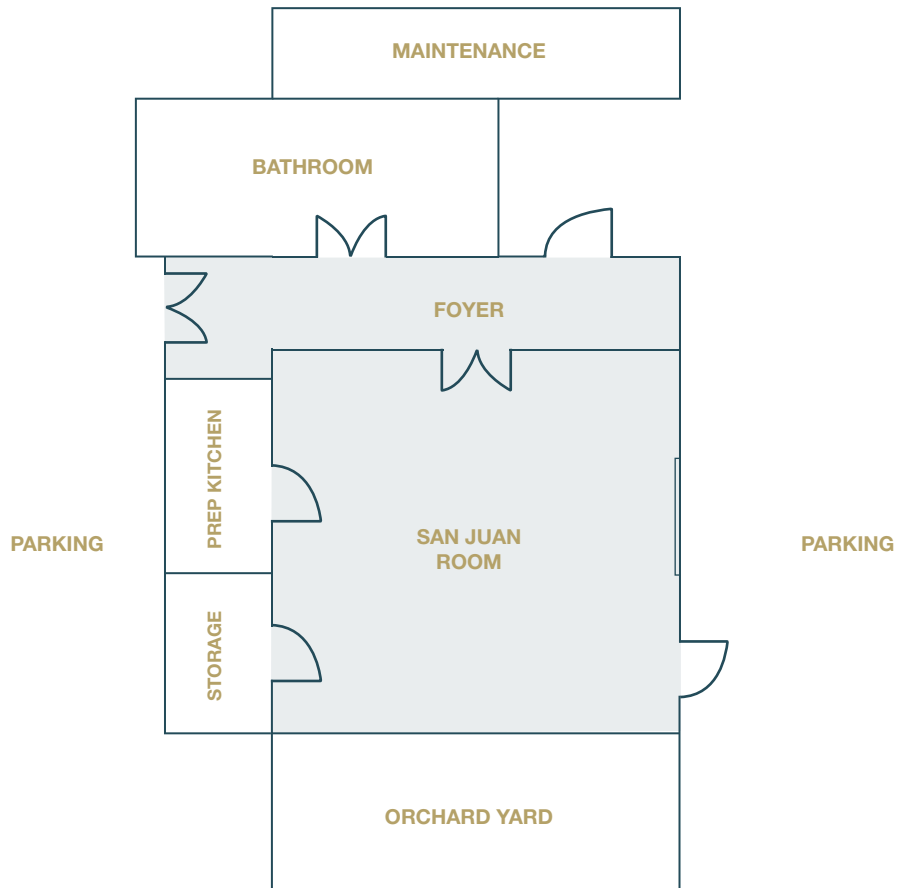

BREEZEWAY

CAPACITY CHART

ROOM	DIMENSIONS	SQFT	U-SHAPE	SEATED	STANDING	ROUNDS	THEATER
SAN JUAN ROOM	36' x 23'	828	34	40	80	60	75
FOYER	31' X 6'	186	-	-	-	-	-
FULL DECK	95' x 25'	2375	-	80	120	48	-
PORT DECK & BRIDGE	28' x 19'	532	-	32	40	24	-
RAW BAR	18' x 15'	270	-	-	30	-	-