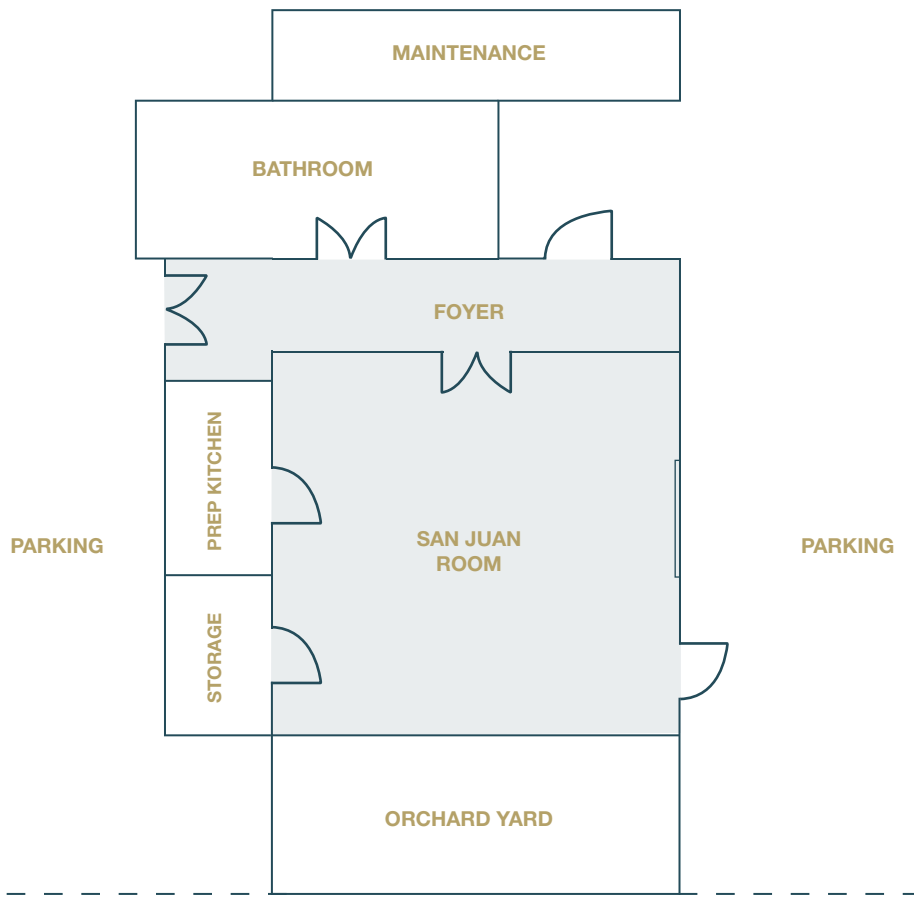

WATER VIEW  
HARBOR SIDE

FRIDAY  
HARBOR  
HOUSE

BREEZEWAY

FIRST ST. N

# CAPACITY CHART

ROOM	DIMENSIONS	SQFT	U-SHAPE	CONFERENCE	RECEPTION	BANQUET	THEATER
STARBOARD DECK	23' 2" x 28'	xx	xx	xx	xx	xx	xx
PATIO DECK	13'4 x 15'5"	xx	xx	xx	xx	xx	xx
BRIDGE SECTION	8'10" x 16'4"	xx	xx	xx	xx	xx	xx
PORT DECK	13'9" x 20'	xx	xx	xx	xx	xx	xx
RAW BAR	18'4" x 15'5"	xx	xx	xx	xx	xx	xx
SAN JUAN ROOM	xx	1,070	34	40	80	64	75