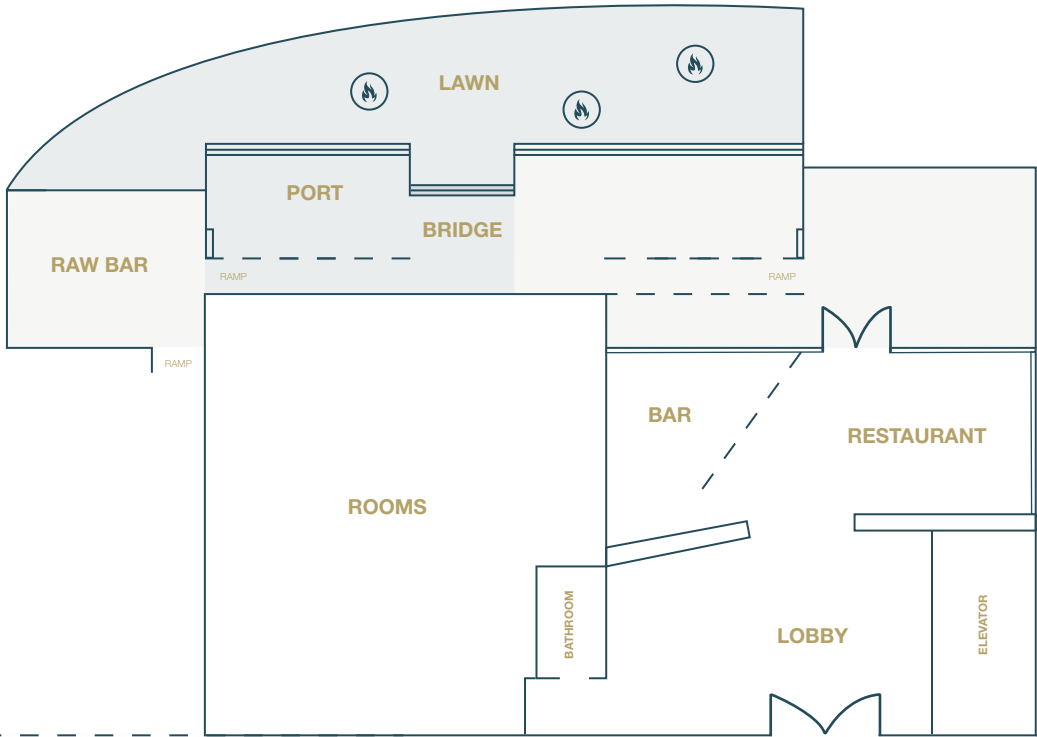

WATER VIEW  
HARBOR SIDE

FRIDAY  
HARBOR  
HOUSE

BREEZEWAY

FIRST ST. N

# CAPACITY CHART

ROOM	DIMENSIONS	SQFT	U-SHAPE	CONFERENCE	RECEPTION	BANQUET	THEATER
STARBOARD DECK	23' 2" x 28'	xx	xx	xx	xx	xx	xx
PATIO DECK	13'4 x 15'5"	xx	xx	xx	xx	xx	xx
BRIDGE SECTION	8'10" x 16'4"	xx	xx	xx	xx	xx	xx
PORT DECK	13'9" x 20'	xx	xx	xx	xx	xx	xx
RAW BAR	18'4" x 15'5"	xx	xx	xx	xx	xx	xx
SAN JUAN ROOM	xx	1,070	34	40	80	64	75