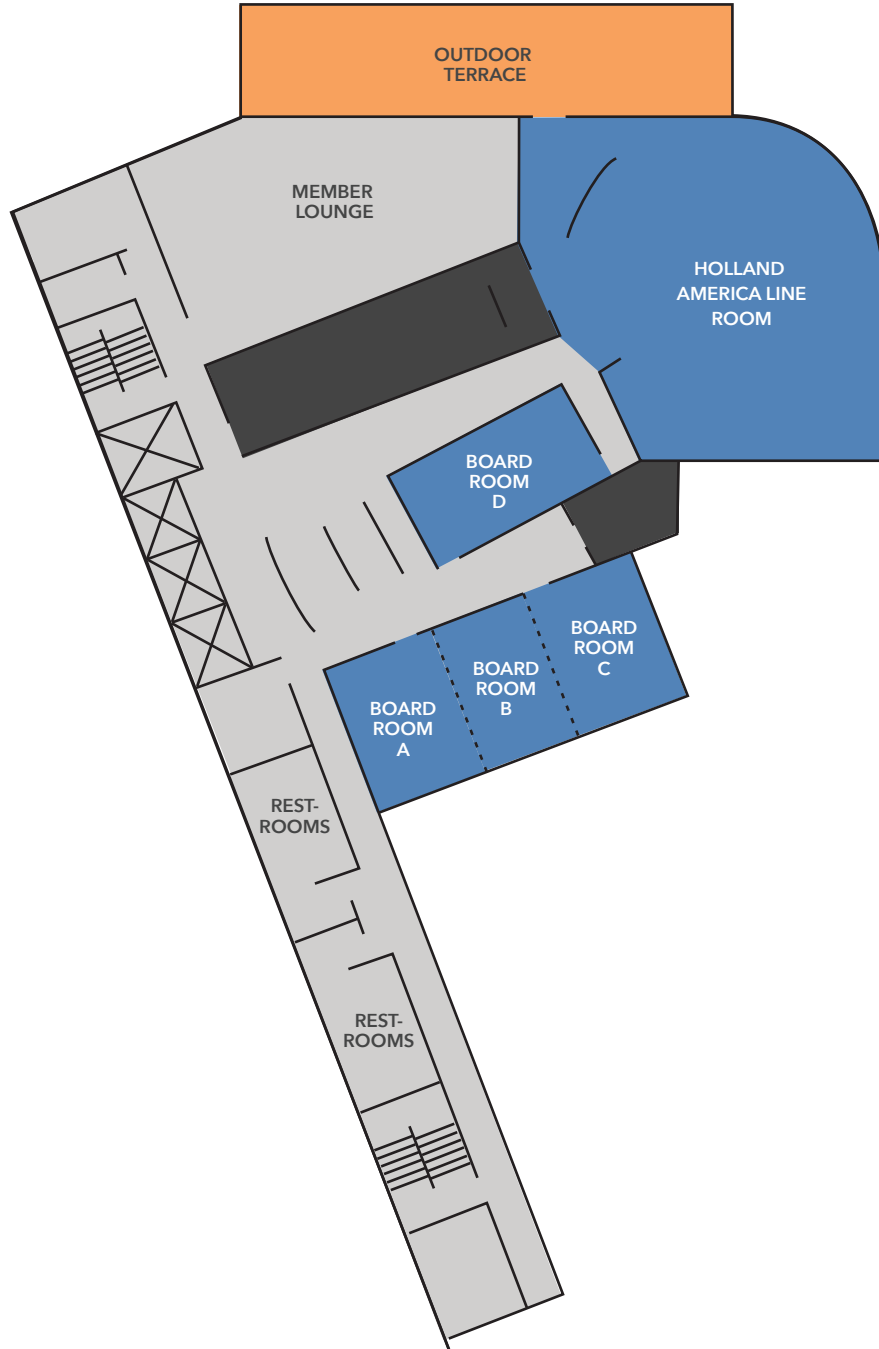

WORLD TRADE CENTER® SEATTLE

WORLD TRADE CENTER	SQ. FT.	RECEPTION	ROUNDS	CONFERENCE	THEATER
Holland America Line Room	1,800	150	100	30	130
Alaska Airlines Member Lounge	-	30	-	-	-
Outdoor Terrace	-	50	-	-	-
Boardroom A	250	10	10	10	15
Boardroom B	250	10	10	10	15
Boardroom C	250	10	10	10	15
Boardroom D	350	20	20	16	20
Boardroom ABC	750	40	30	30	45
Boardroom AB	500	25	20	20	30
Boardroom BC	500	25	20	20	30