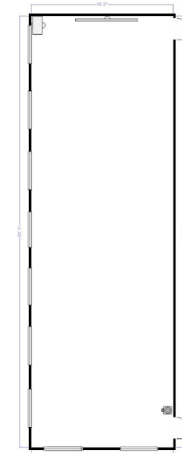

Icicle Ridge

Private Building
1.Pull-Down Screen
2.Sunny Views of
Cascade Mountains

For more information, please contact our sales team at:

sales@iciclevillage.com
toll-free: 855.888.2272
Local number: 509.548.7000 x3