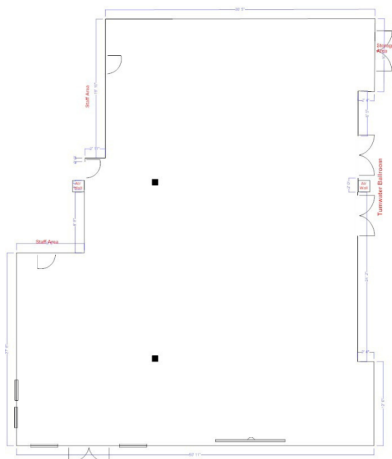

Room	Sq Ft	Dimensions	Theater	Classroom 3 per	Rounds 8	Hollow Square	Conference	Half Rounds 5	U-Shape	Reception
Tumwater Ballroom	2,652	62x37	232	125	153	60	48	85	51	200
Tumwater (A)	1,764	37x49	100	65	72	30	24	45	27	100
Tumwater (B)	888	23x37	65	24	40	24	18	25	24	50
Enchantments Ballroom	2,432	76x32	222	125	136	72	60	85	63	200
Enchantments (A)	1,312	43x32	119	54	72	42	30	45	33	100
Enchantments (B)	1,120	33x32	96	36	48	30	18	30	21	60
Wedge Mountain	882	22x42	80	39	48	30	24	30	27	50
Icicle Ridge	990	55x18	88	45	56	36	36	35	33	75
Bavarian Boardroom	264	11x24	-	-	-	-	10	-	-	-
Cascade Courtyard	Outside	-	200	-	200	-	-	-	-	200

## Tumwater Ballroom

Ground Floor  
1.Pull-Down Screen  
2.Accordian Wall