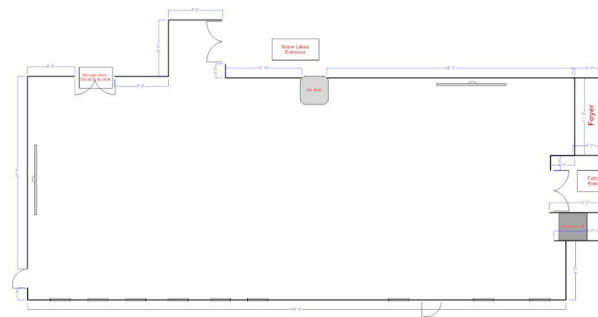

Room	Sq Ft	Dimensions	Theater	Classroom 3 per	Rounds 8	Hollow Square	Conference	Half Rounds 5	U-Shape	Reception
Tumwater Ballroom	2,652	62x37	232	125	153	60	48	85	51	200
Tumwater (A)	1,764	37x49	100	65	72	30	24	45	27	100
Tumwater (B)	888	23x37	65	24	40	24	18	25	24	50
Enchantments Ballroom	2,432	76x32	222	125	136	72	60	85	63	200
Enchantments (A)	1,312	43x32	119	54	72	42	30	45	33	100
Enchantments (B)	1,120	33x32	96	36	48	30	18	30	21	60
Wedge Mountain	882	22x42	80	39	48	30	24	30	27	50
Icicle Ridge	990	55x18	88	45	56	36	36	35	33	75
Bavarian Boardroom	264	11x24	-	-	-	-	10	-	-	-
Cascade Courtyard	Outside	-	200	-	200	-	-	-	-	200

## Tumwater Ballroom

Ground Floor  
1.Pull-Down Screen  
2.Accordian Wall

## Enchantments Ballroom

Ground Floor  
1.Pull-Down Screen  
2.Natural Light