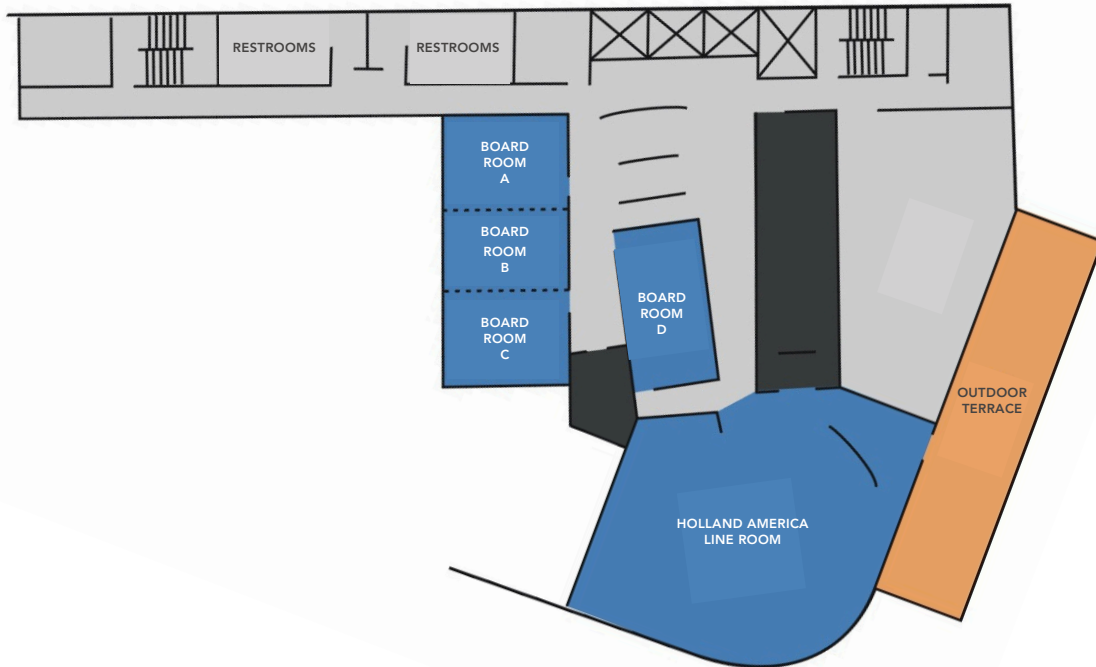

# WORLD TRADE CENTER SEATTLE

SCAN FOR  
360 TOUR

	SQ. FT	RECEPTION	ROUNDS	CLASSROOM	THEATER
HOLLAND AMERICA LINE ROOM	1,800	150	100	30	130
ALASKA AIRLINES MEMBER LOUNGE	-	30	-	-	-
OUTDOOR TERRACE	-	50	-	-	-
BOARDROOM A/B/C	750	40	30	30	45
BOARDROOM D	350	20	20	16	20