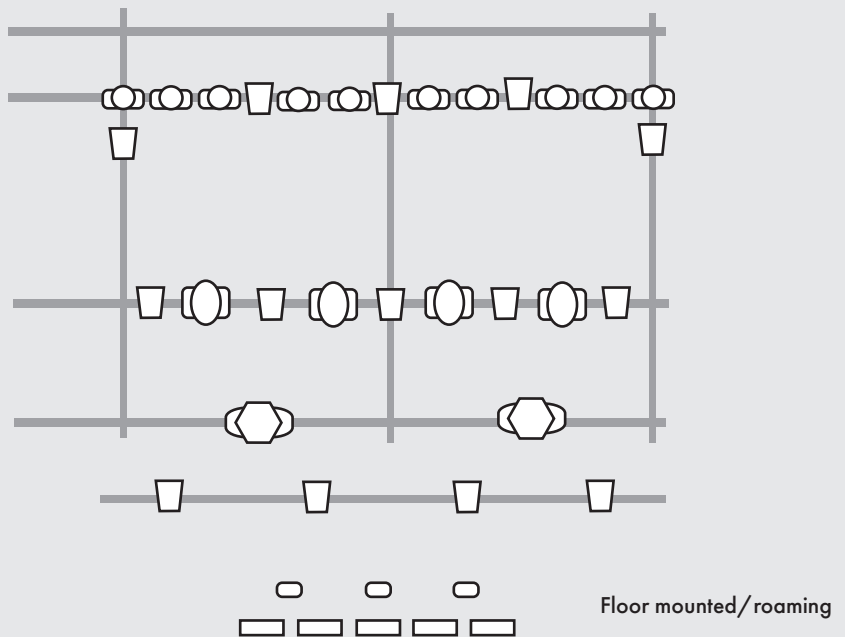

FOH

LIGHT CONSOLE: ETC Gio @5

LIGHTING FIXTURES:

-  Source 4 LED
-  Fuze Wash Z120
-  ZCL 360i
-  Cuepix Blinder 2cell
-  Artiste DaVinci
-  Sniper Pro
-  Rogue R1 FX-B
-  Color Source Par
-  Color Source Cyc
-  E Spot 111

PROJECTORS:

-  Panasonic PT RZ970

STAGE

Front of Stage

Floor mounted/roaming

Exact fixture positions may vary.