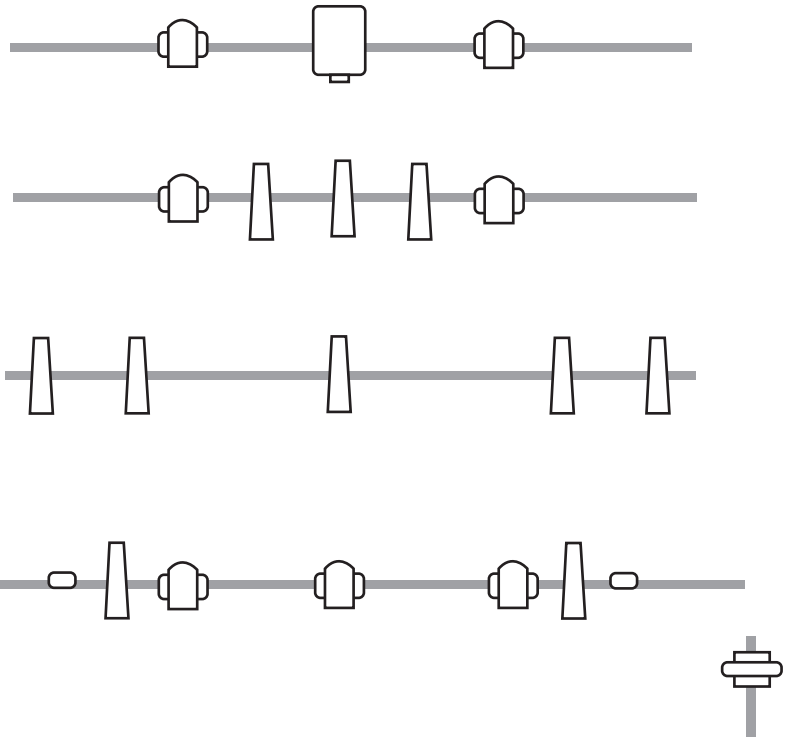

FOH

LIGHT CONSOLE: ETC Gio @5

LIGHTING FIXTURES:

-  Source 4 LED
-  Fuze Wash Z120
-  ZCL 360i
-  Cuepix Blinder 2cell
-  Artiste DaVinci
-  Sniper Pro
-  Rogue R1 FX-B
-  Color Source Par
-  Color Source Cyc
-  E Spot 111

PROJECTORS:

-  Panasonic PT RZ970

STAGE

Front of Stage

Floor mounted/roaming

Exact fixture positions may vary.