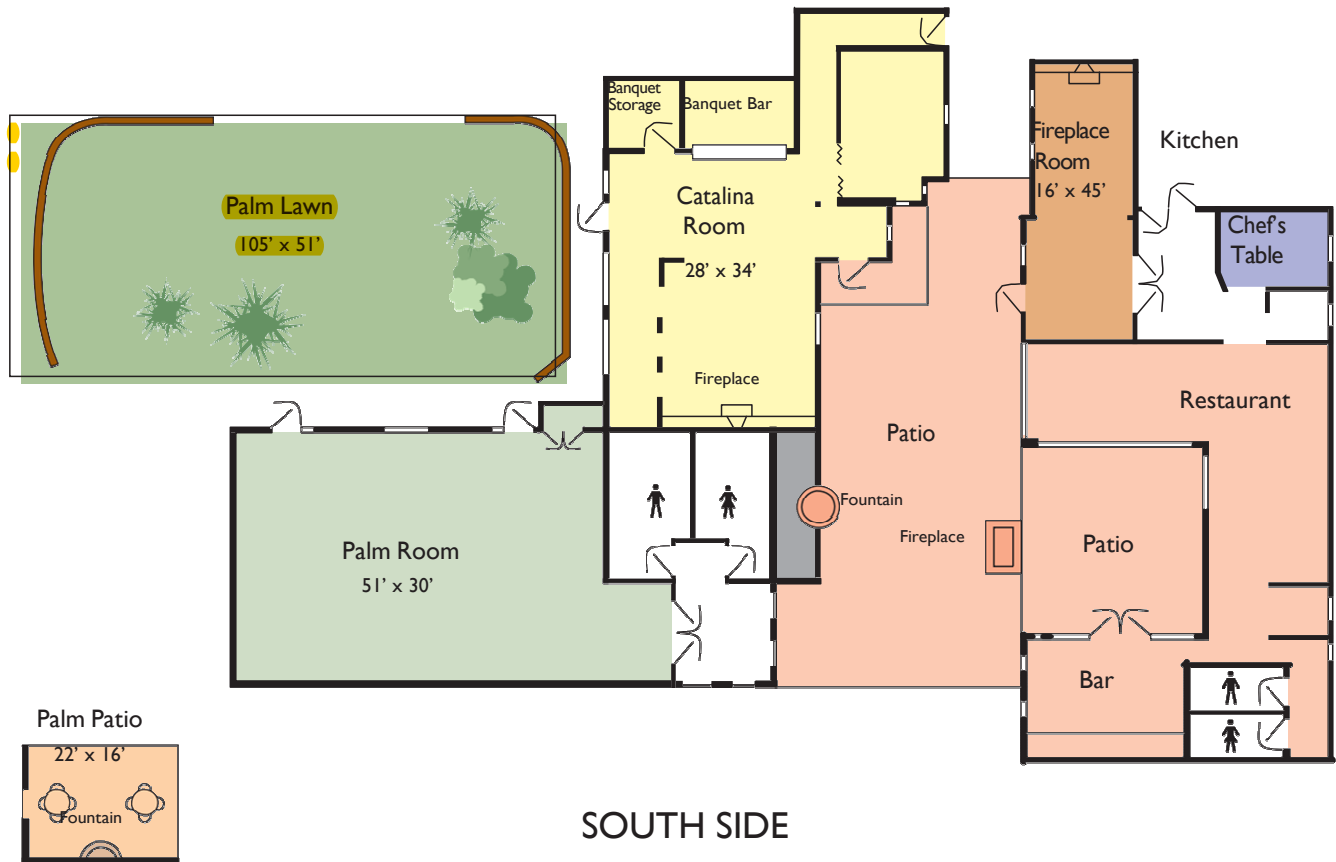

Location: South Side

	Cocktail Reception	Banquet Seating	Theater Seating	Classroom Seating	Conference Seating	U-Shape Seating	Width	Length	Square Feet	Ceiling Height
Palm Room	150	120	150	100	40	50	30'	51'	1530	11'6"
Catalina Room	75	60	60	40	30	25	28'	34'	952	9'
Fireplace Room	50	40	60	35	30	20	16'	45'	720	10'
Palm Lawn	400	50	200	n/a	n/a	n/a	51'	105'	5,355	n/a
Chef's Table	n/a	12	n/a	n/a	n/a	n/a	n/a	n/a	n/a	n/a
Palm Patio	100	50	n/a	n/a	n/a	n/a	22'	16'	352	n/a

HACIENDA

Location: Hacienda

	Cocktail Reception	Banquet Seating	Theater Seating	Classroom Seating	Conference Seating	U-Shape Seating	Width	Length	Square Feet	Ceiling Height
Board Room	n/a	n/a	n/a	n/a	10	n/a	9'	23'	207	10'
Library	15	n/a	n/a	n/a	n/a	n/a	12'	27'	324	10'6"
Hacienda Lawn	100	60	80	n/a	n/a	n/a	27'	30'	810	n/a
Poolside	25	n/a	n/a	n/a	n/a	n/a	9'	21'	189	n/a