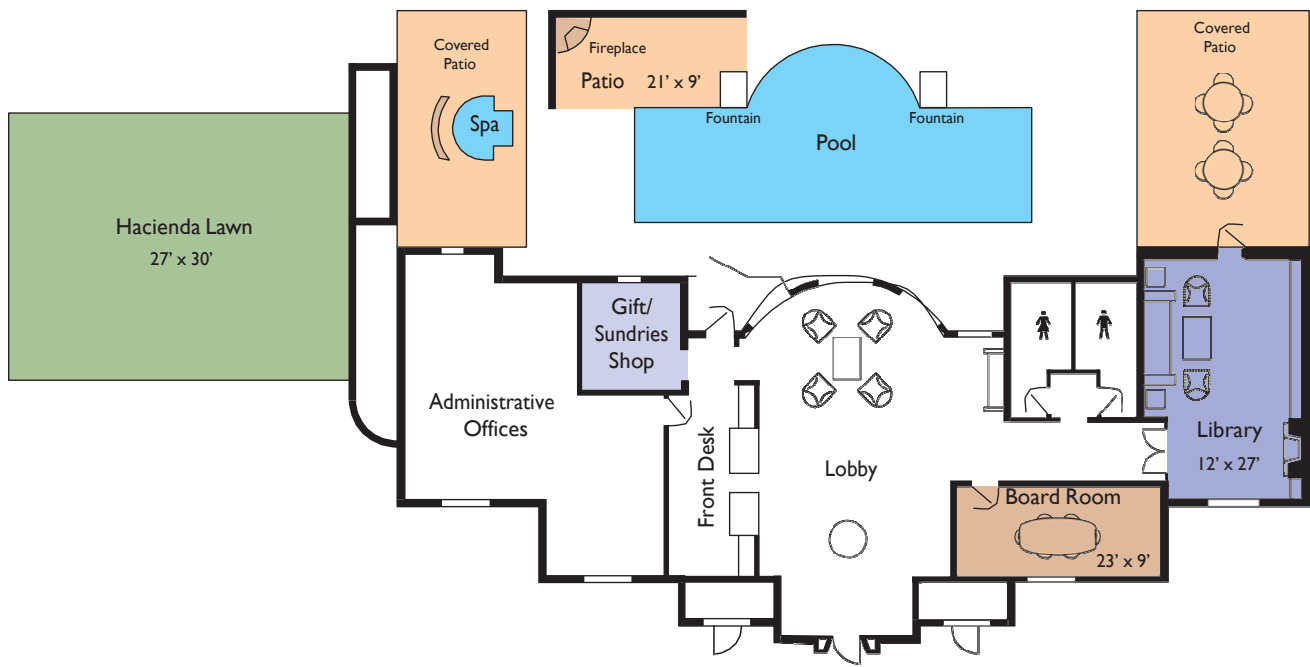

Location: South Side

	Cocktail Reception	Banquet Seating	Theater Seating	Classroom Seating	Conference Seating	U-Shape Seating	Width	Length	Square Feet	Ceiling Height
Palm Room	150	120	150	100	40	50	30'	51'	1530	11'6"
Catalina Room	75	60	60	40	30	25	28'	34'	952	9'
Fireplace Room	50	40	60	35	30	20	16'	45'	720	10'
Palm Lawn	400	50	200	n/a	n/a	n/a	51'	105'	5,355	n/a
Chef's Table	n/a	12	n/a	n/a	n/a	n/a	n/a	n/a	n/a	n/a
Palm Patio	100	50	n/a	n/a	n/a	n/a	22'	16'	352	n/a

HACIENDA

Location: Hacienda

	Cocktail Reception	Banquet Seating	Theater Seating	Classroom Seating	Conference Seating	U-Shape Seating	Width	Length	Square Feet	Ceiling Height
Board Room	n/a	n/a	n/a	n/a	10	n/a	9'	23'	207	10'
Library	15	n/a	n/a	n/a	n/a	n/a	12'	27'	324	10'6"
Hacienda Lawn	100	60	80	n/a	n/a	n/a	27'	30'	810	n/a
Poolside	25	n/a	n/a	n/a	n/a	n/a	9'	21'	189	n/a